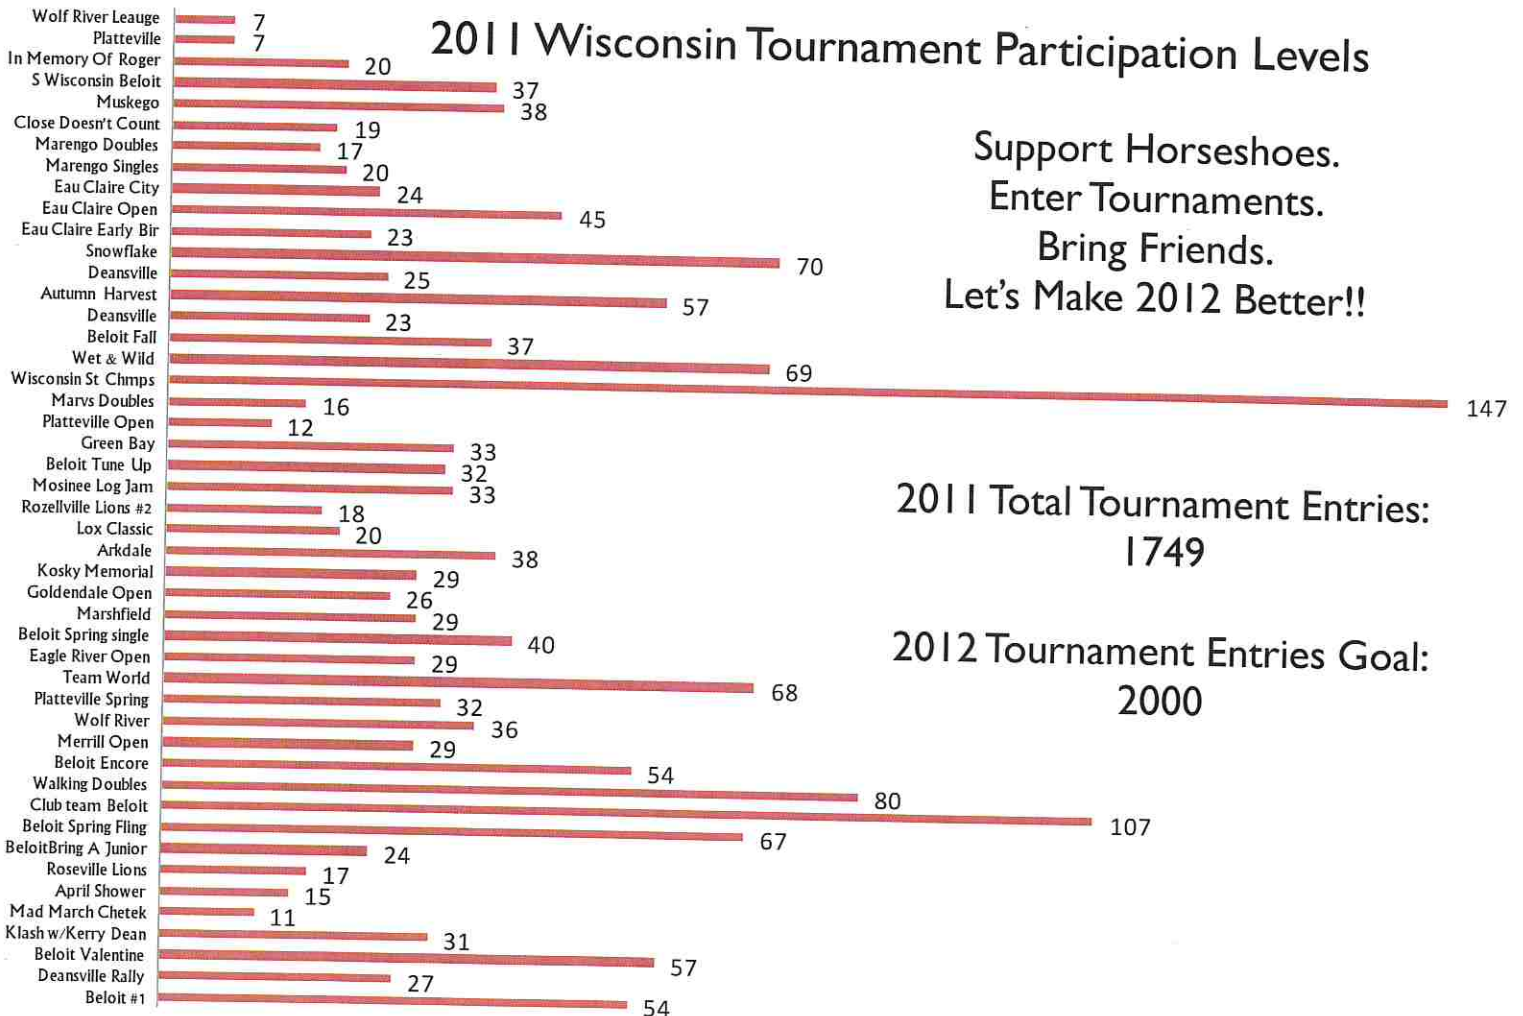

Year End Average Report (Continued from page 1)

Top 20 Averages in Wisconsin

1) Gert Wilcziek	W 78.58	8) Galen Kozel	30 57.02	15) Bethany Heinritz	G 52.54
2) Pam Aiken	W 69.64	9) Jim Bilderback	M 56.78	16) Brian Repinski	M 52.25
3) Martin Papesh	30 66.66	10) Mark Mauthe	M 56.74	17) Wayne Lemar	30 52.18
4) Randy Rein	M 66.57	11) Norm Gage	30 55.62	18) Paul Wilson	30 51.71
5) Ken Heinritz	M 62.19	12) Penny Steinke	W 54.72	19) Jack Algiers	30 51.38
6) Jim Larson	M 58.71	13) John Molling	M 53.57	20) Don Illgen	30 51.35
7) Dave Hughes	M 58.40	14) Lonny Trangsrud	M 52.84		

Pitchers Who Played the Most Tournaments

Jim Haupt	25	Randy Rein	16	John Molling	13	Randy Mitchell	12
Ray Groskinsky	23	Jim Bilderback	16	Lonny Trangsrud	13	Gene Satterstrom	12
Kevin Brekke	21	Norm Gage	16	Ed Hack	13	Paul Wilson	11
Tony Scrima	20	Ivan Ruzic	15	Art Collien	13	Gloria Smith	11
John Garvan	20	Earl Paulson	15	Greg Bergles	13	John Olson	11
Kerry Morris	19	Cecelia Trossen	15	David Palmershiem	13	Wayne Lemar	10
Galen Kozel	18	Mark Mauthe	14	Martin Papesh	12	John Meyer	10
Richard Conrad	18	Don Illgen	14	Tom Endler	12	Joel Ramsdell	10
Dave Ninnemann	17	Cliff Erickson	14	Dean Chaffee	12	Steve Wiegart	10
Bruce McLinn	17	Rowen Swick	14	Julian Tijerina	12	Michael Benzing Jr	10
Al Huizenga	17	Harry Zdroik	14	Jim Tollefson	12	Dick Poff	10
Tom Steinke	17	Russ Burns	14				

Support Horseshoes.
Enter Tournaments.
Bring Friends.
Let's Make 2012 Better!!

2011 Total Tournament Entries:
1749

2012 Tournament Entries Goal:
2000