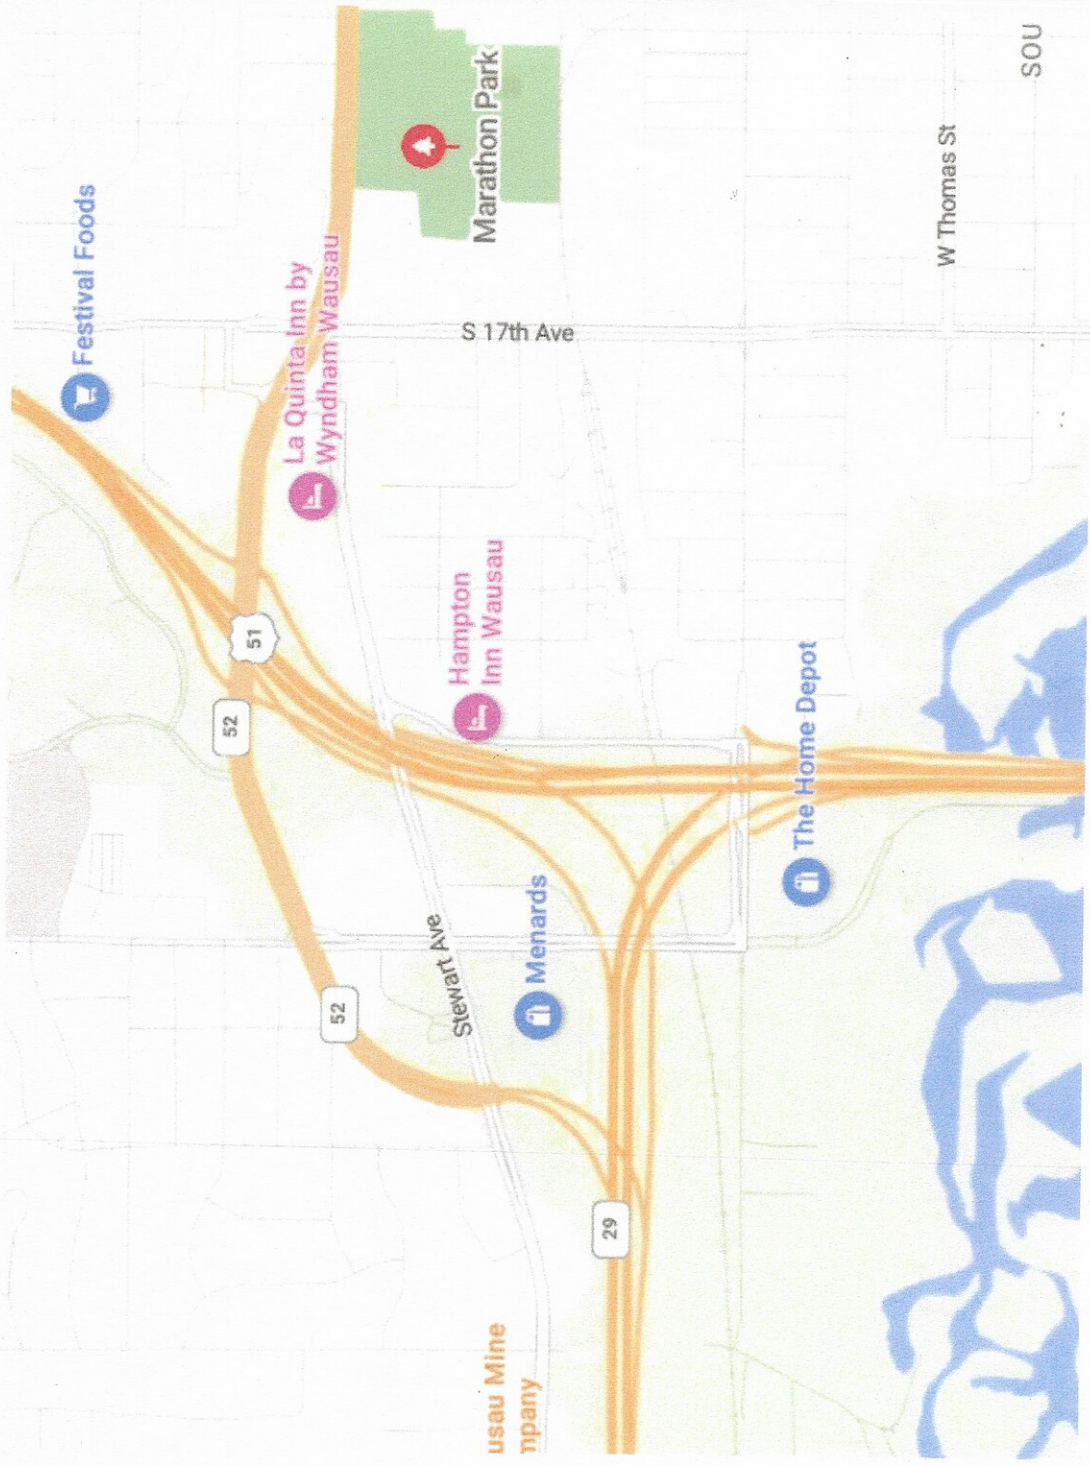

Festival Foods

La Quinta Inn by
Wyndham Wausau

Hampton
Inn Wausau

Menards

The Home Depot

S 17th Ave

Stewart Ave

W Thomas St

Marathon Park

SOU

Wausau Mine
Company